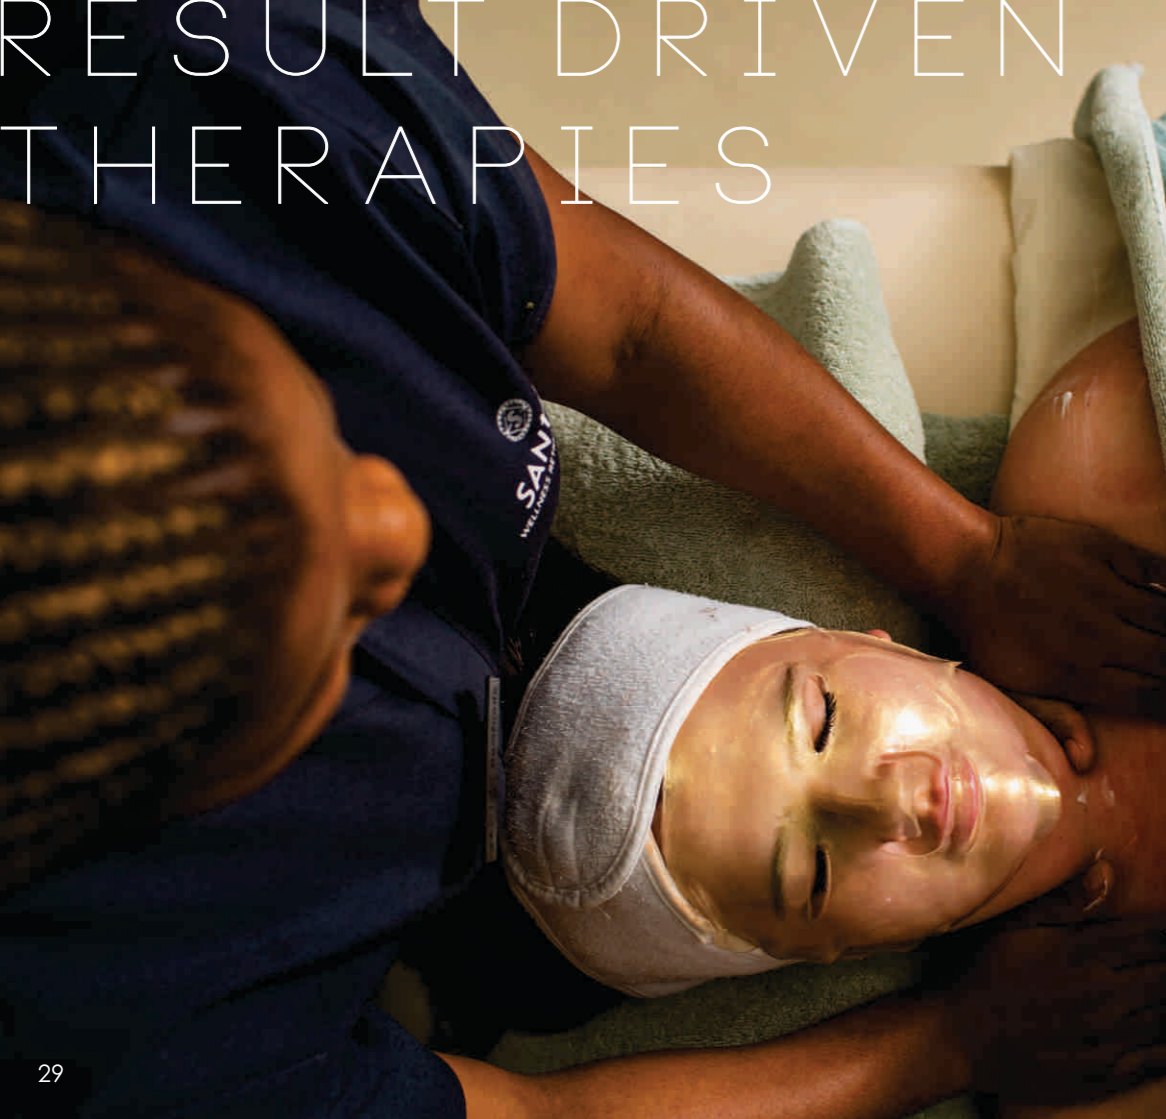

RESULT DRIVEN THERAPIES

ADVANCED RESULT DRIVEN THERAPIES

Micro-Dermal needling

Make your skin glow and reduce the appearance of lines and wrinkles. Stimulate the production of collagen and elastin, treat sun damage and scars. Completely safe and effective.

Micro-Dermal needling	60 mins R1 800
Micro-Dermal needling incl recovery kit	R2 300
Course of 4 treatments over 6 weeks	R6 200
Course of 6 treatments over 10 weeks	R9 200

Advanced Cellulite treatment

90 mins R2 145

The combination a full body exfoliation to stimulate body circulation, an intense massage to break down adipose deposits formed in the connective tissue and an intense cellulite mask all aids towards achieving optimal results.