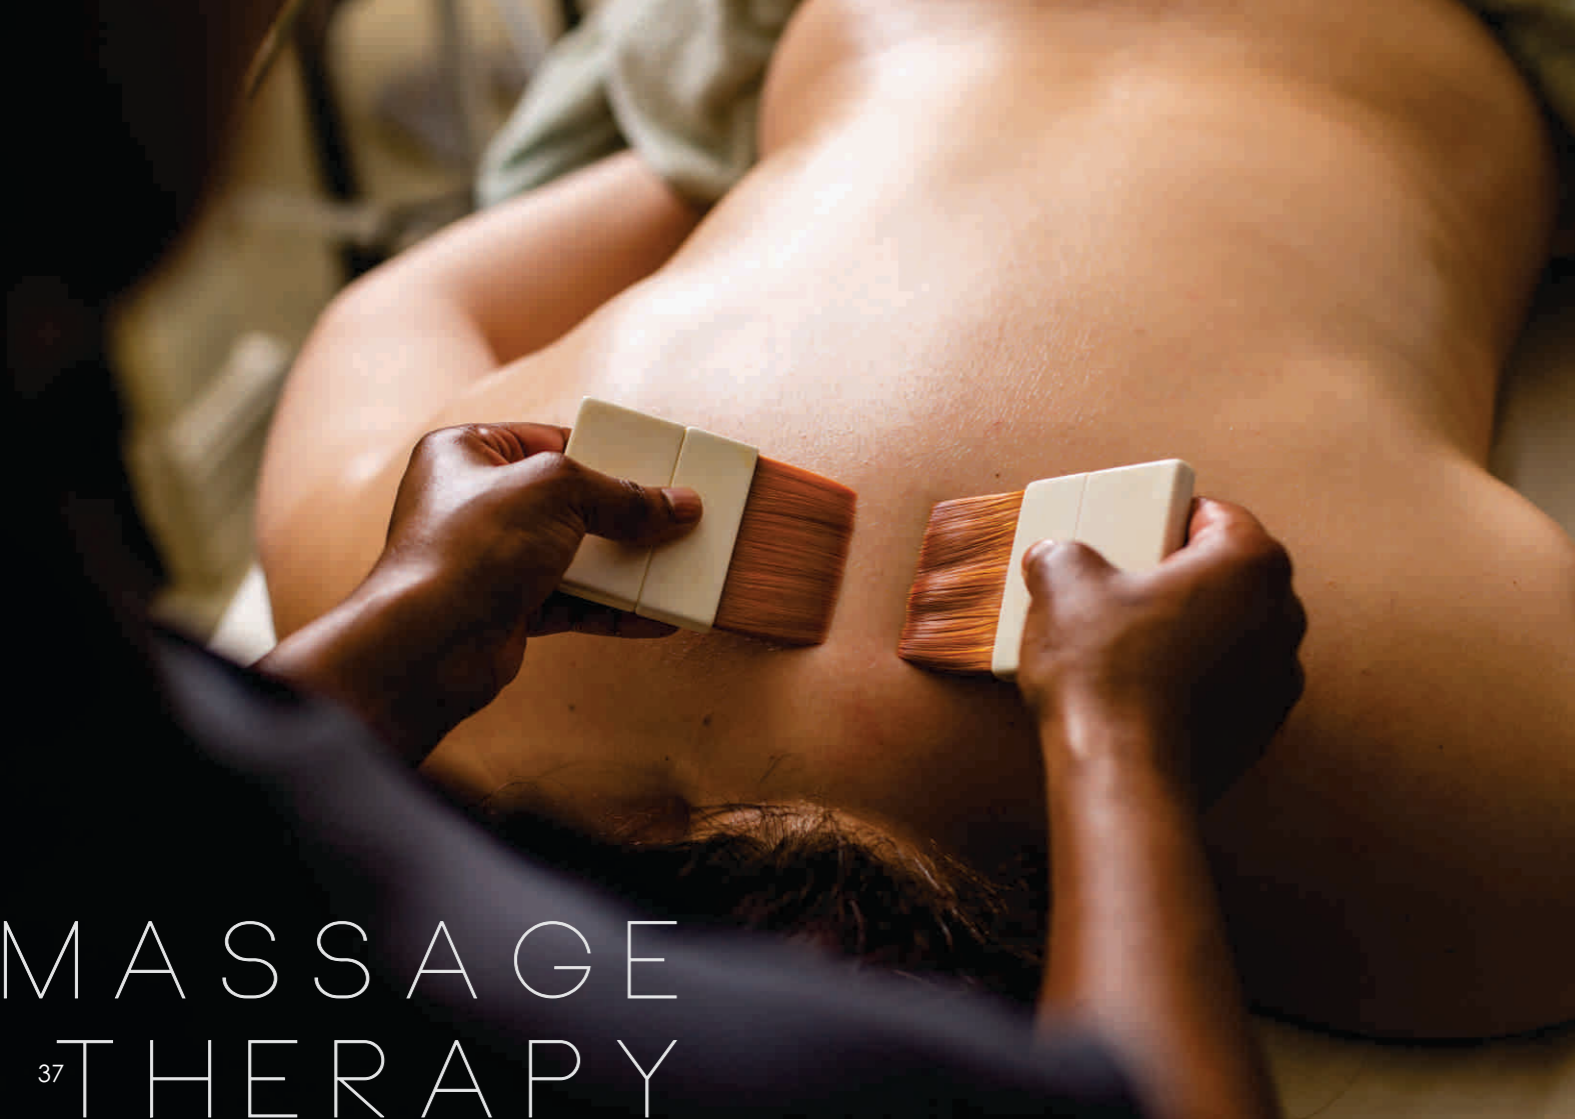

## Aroma therapeutic

60 mins R1 375 90 mins R1 850

Deeply therapeutic, this holistic massage uses a blend of pure essential oils to calm the nervous system and release tension. The gentle, rhythmic and flowing massage techniques gently encourages the lymphatic flow, resulting in a feeling of lightness.

## Signature Poullice massage

90 mins R1 950

Santé's bespoke poullice massage has been created to alleviate stress and tension. An experience that uses your choice of poullice blend – muscle release, rejuvenating or destress. Includes a face exfoliation, massage and mask as well as a full body massage – a true top to toe experience!

MASSAGE  
THERAPY

# MASSAGE THERAPY